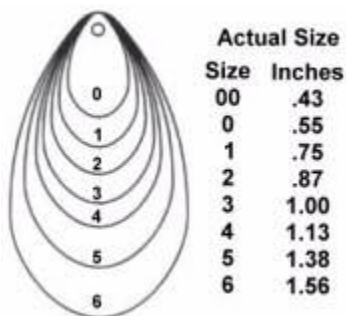

COLORADO STRIPED SPINNER BLADES

102

108

111

113

Price per 100

Size 3 \$36.00

Colors Available:

Size 4 \$39.00

Red/White; Black/White

Available in smaller or larger quantities

FRENCH SPINNER BLADES

Size	Inches
1	.75
2	.87
3	1.00
4	1.25
5	1.50

French Spinner Blades - Available in Nickel or Polished Brass
 Available in Nickel or Polished Brass

Size	Price per 100
0	\$8.50
1	\$9.00
2	\$9.50
3	\$11.70
4	\$20.50
5	\$25.00

[Email](#) for prices on smaller or larger quantities

INDIANA SPINNER BLADES

Price per 1000			Available in smaller or larger quantities	
Size	Nickel	Polished Brass	Polished Copper	
00	31.80	31.80	71.25	
0	33.80	35.70	79.20	
1	47.80	47.80	88.80	
2	72.50	72.50	123.45	
3	61.19	85.80	132.15	
4	131.80	131.80	176.55	
5	199.80	199.80	217.80	
6	267.80	267.80	272.70	
7	359.80	359.80	332.70	
8	425.80	425.80	n/a	