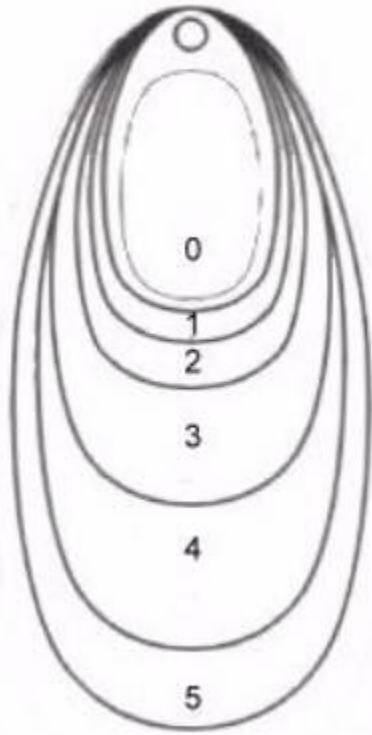

FRENCH SPINNER BLADES

Size	Inches
1	.75
2	.87
3	1.00
4	1.25
5	1.50

French Spinner Blades - Available in Nickel or Polished Brass
Available in Nickel or Polished Brass

Size	Price per 100
0	$8.50
1	$9.00
2	$9.50
3	$11.70
4	$20.50
5	$25.00

[Email](#) for prices on smaller or larger quantities