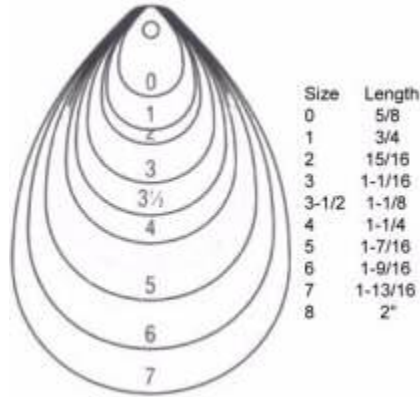

COLORADO SPINNER BLADES

Price per 1000

Size	Nickel	Polished Brass	Polished Copper
00	\$31.80	\$31.80	\$71.25
0	\$33.80	\$55.00	\$79.20
1	\$47.80	\$90.00	\$88.80
2	\$100.00	\$90.00	\$123.45
3	\$70.18	\$135.00	\$132.15
4	\$190.00	\$190.00	\$190.00
5	\$217.80	\$217.80	\$217.80
6	\$267.80	\$267.80	\$272.80
7	\$359.80	\$359.80	\$332.70
8	\$425.80	\$425.80	N/A