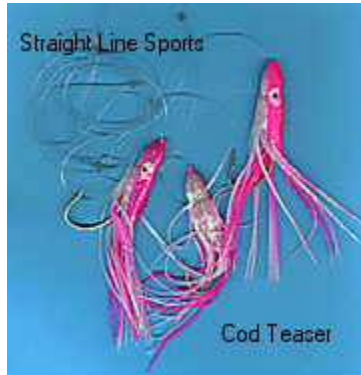

COD Teasers (COD Candy or Squid Skirts)

[Index](#)

COD Teaser with line	
COD Teasers (3) Strung	
COD Teaser with hook	
COD Teaser without hook	
COD Teasers bulk (100)	
COD Teaser with line	
Hook and snap swivel	
COD Teaser with spinner	
Colors of COD Teasers:	Dark Blue/Pink with Metal Flake
White with Silver Metal Flake	Blue/Pink with Metal Flake
Black with Silver Metal Flake	Orange/White
Chartreuse	Red/White
Hot Pink	Green/Yellow
Green/Orange/Chartreuse