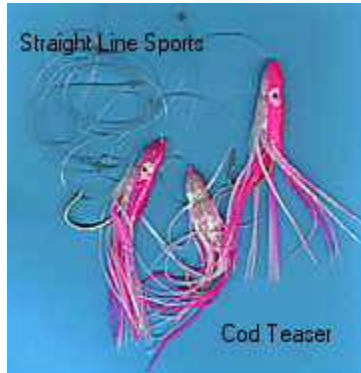

COD Teasers (COD Candy or Squid Skirts)

[Index](#)

COD Teaser with line	COD Teasers (3) Strung
COD Teasers with hook	COD Teaser without hook
COD Teasers bulk (100)	COD Teaser with line
Hook and snap swivel	COD Teaser with spinner
Colors of COD Teasers: White with Silver Metal Flake Black with Silver Metal Flake Chartreuse Hot Pink Green/Orange/Chartreuse	Dark Blue/Pink with Metal Flake Blue/Pink with Metal Flake Orange/White Red/White Green/Yellow